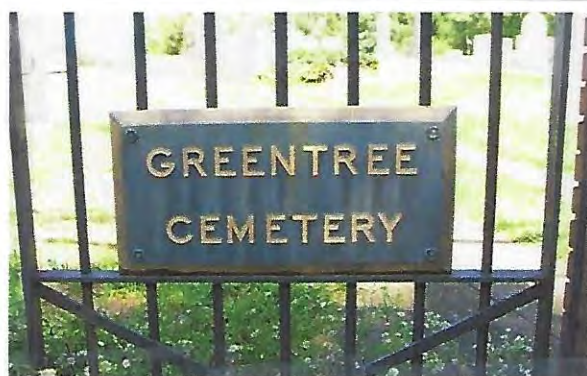

Michael Heinlein