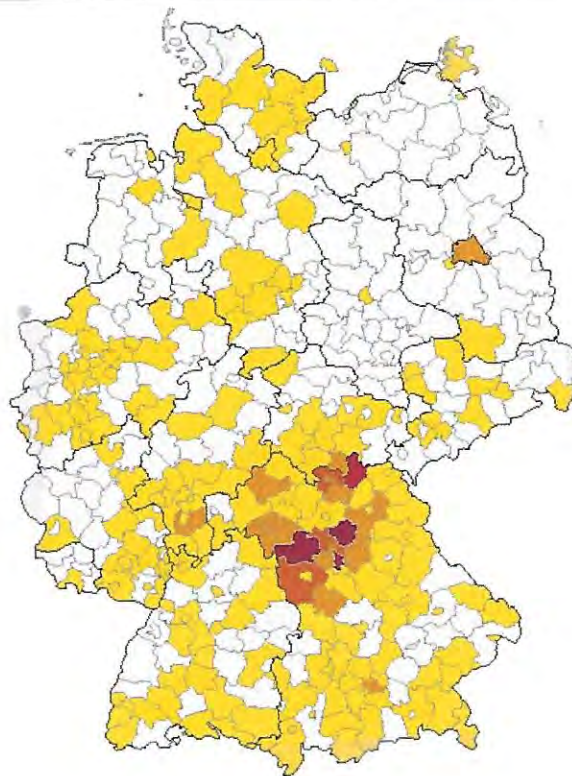

HEINLEIN GENEALOGY

Where is the Heinlein name found in Germany?

MAP FOR THE HEINLEIN NAME

Most Heinleins can be found in the county of Neustadt an der Aisch-Bad Windsheim.
There are exactly 75 phonebook entries listed..

Absolute di:

- less than one entry
- up to 15 entries
- up to 30 entries
- up to 45 entries
- up to 60 entries
- more than 60 entries

Map of Absolute Distribution

less than one entry
 up to 15 entries
 up to 30 entries
 up to 45 entries
 up to 60 entries
 more than 60 entries