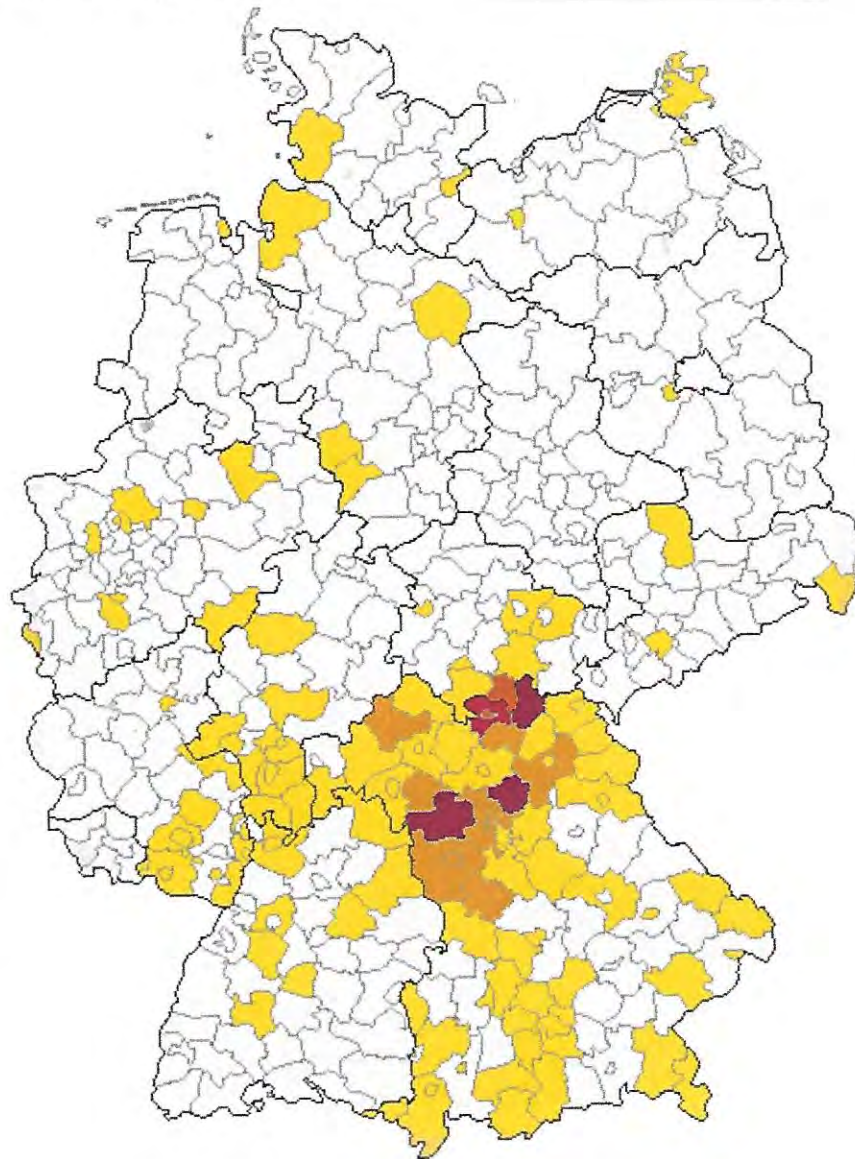

HEINLEIN GENEALOGY

Where is the Heinlein name found in Germany?

RELATIVE DISTRIBUTION OF THE HEINLEIN NAME

Considering the population density, the most Heinleins can be found in county of Neustadt an der Aisch-Bad Windsheim, namely 752 phonebook entries per million people. The fewest live in the county of Hannover.

Relative Distribution

- less than 10 entries per million
- up to 155 entries per million
- up to 310 entries per million
- up to 465 entries per million
- up to 620 entries per million
- more than 620 entries per million