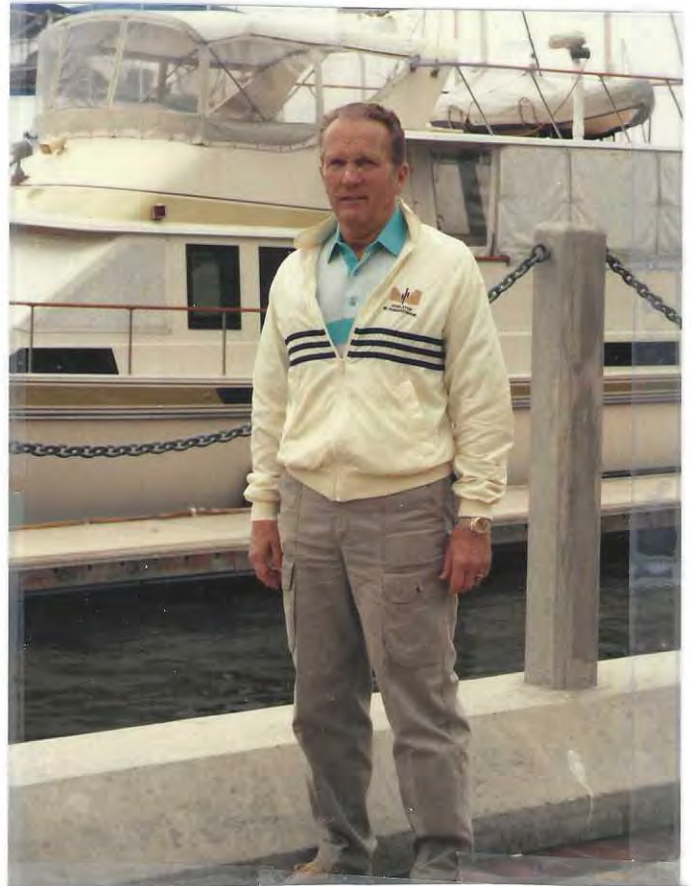

HEINLEIN GENEALOGY

Carl Conrad Heinlein (1904 to 1993)

Gertrude Viola Krentz Heinlein (wife, 1907 to 2002)

Edward Carl "Sonny" Heinlein Sr (son, 1928 to 2014)

**ED HEINLEIN SR, IN FRONT OF A
FRESCO-PAINTED HOUSE IN
OBERAMMERGAU, GERMANY, JUNE 1991**

ED HEINLEIN SR IN SAN DIEGO, 1992

**ED HEINLEIN SR ENJOYING A BEER AT A SIDEWALK CAFÉ IN SALZBURG,
AUSTRIA, JULY 1991**