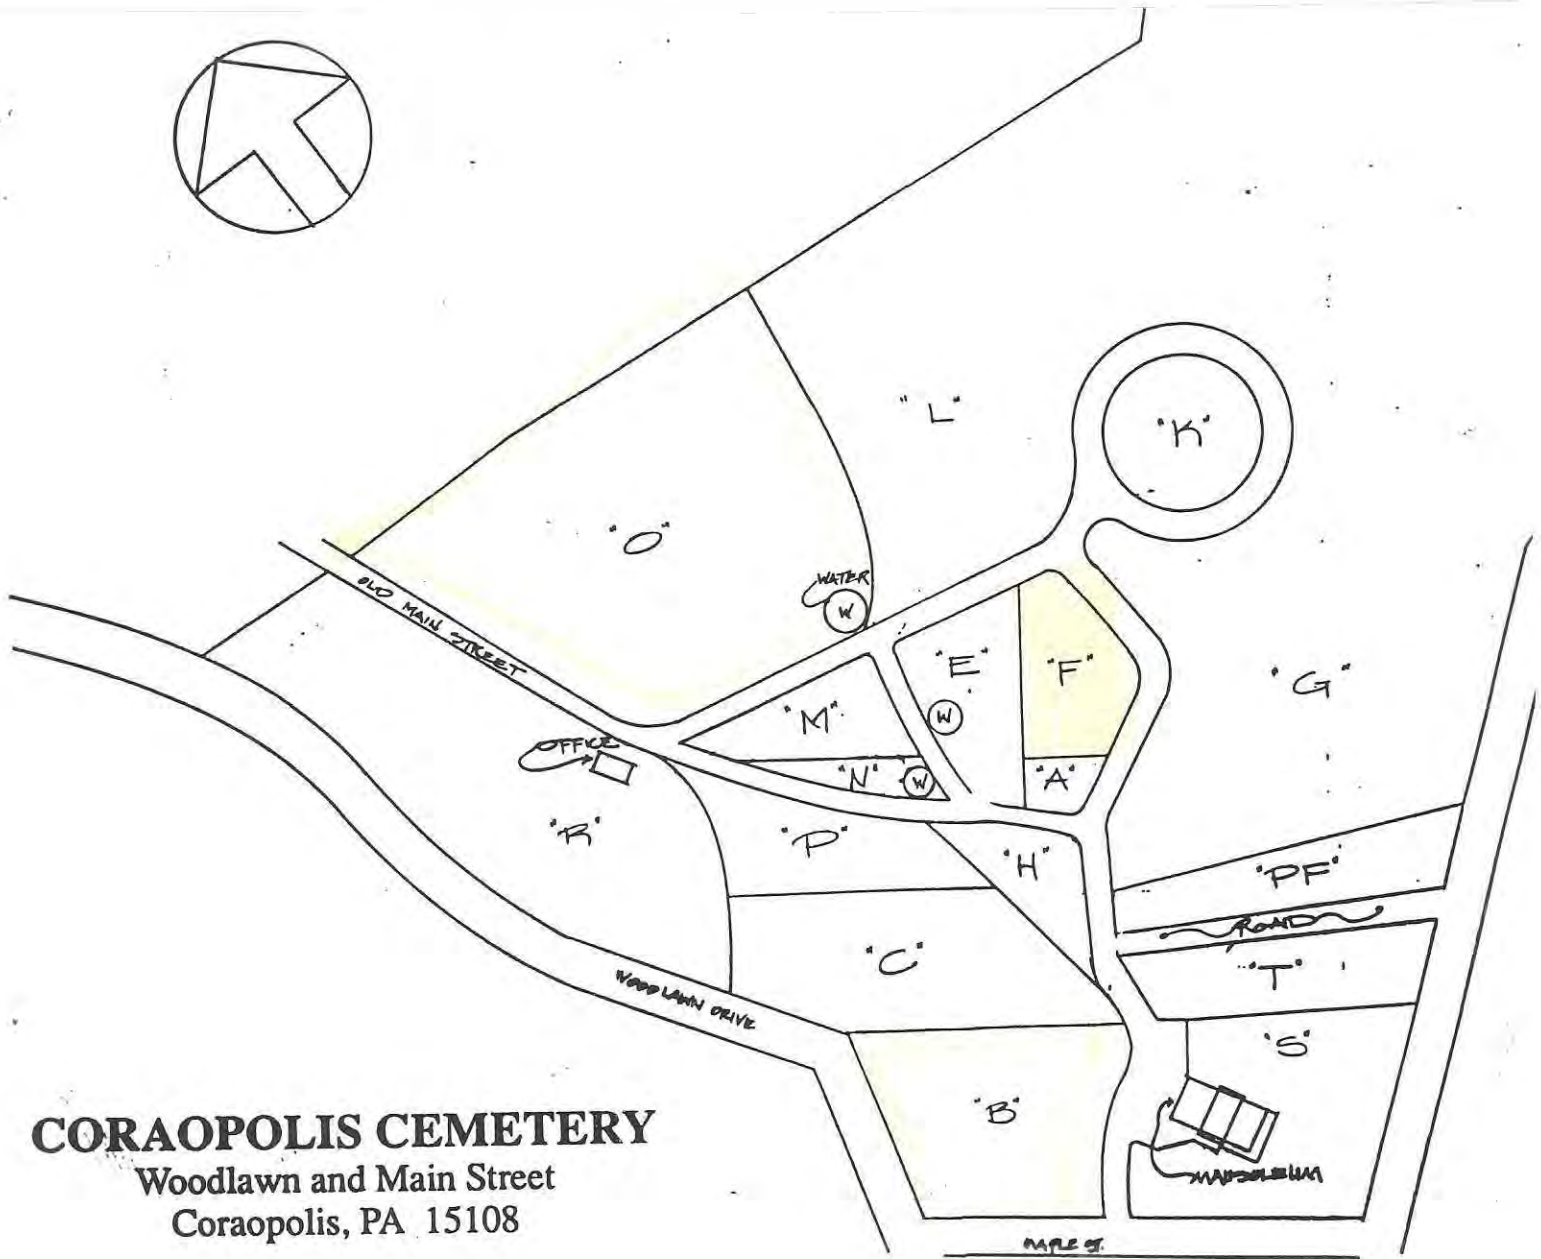

# HEINLEIN GENEALOGY

## HEINLEINS AND PITTSBURGH CONNECTION THINGS

Coraopolis Cemetery  
Woodland and Main Street  
Coraopolis, PA 15108  
(412-262-5022)

**CORAOPOLIS CEMETERY**  
Woodlawn and Main Street  
Coraopolis, PA 15108