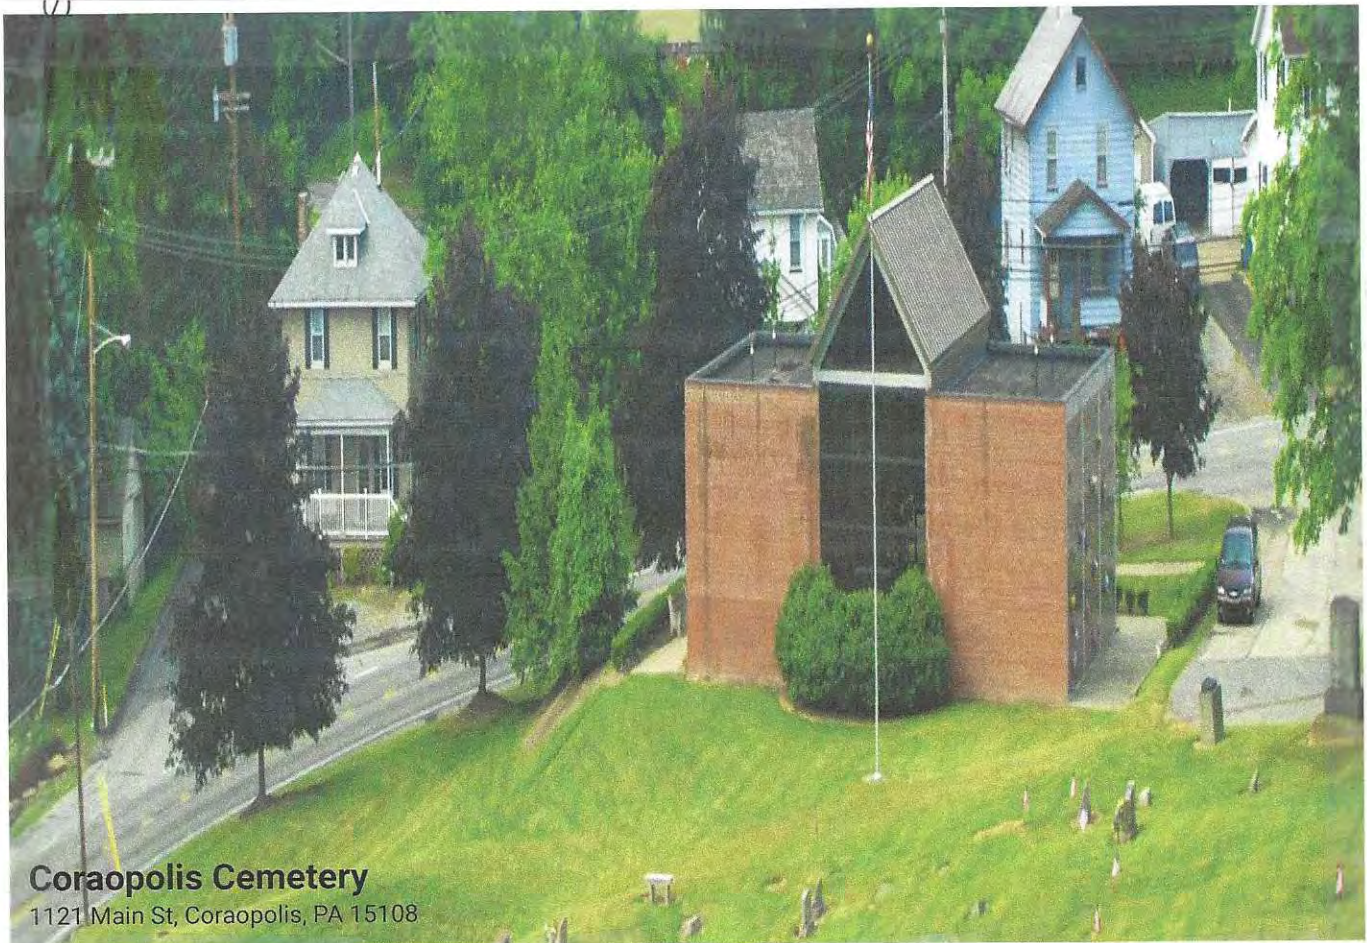

## HEINLEINS AND PITTSBURGH CONNECTION THINGS

**Coraopolis Cemetery**  
Woodland and Main Street  
Coraopolis, PA 15108  
(412-262-5022)

Established in 1881, Coraopolis Cemetery in Coraopolis, Pennsylvania features rolling hills and woods with beautiful trees and abundant wildlife. A military section features an old cannon.

Coraopolis Cemetery offers traditional in-ground burials, lawn crypts, and mausoleums.