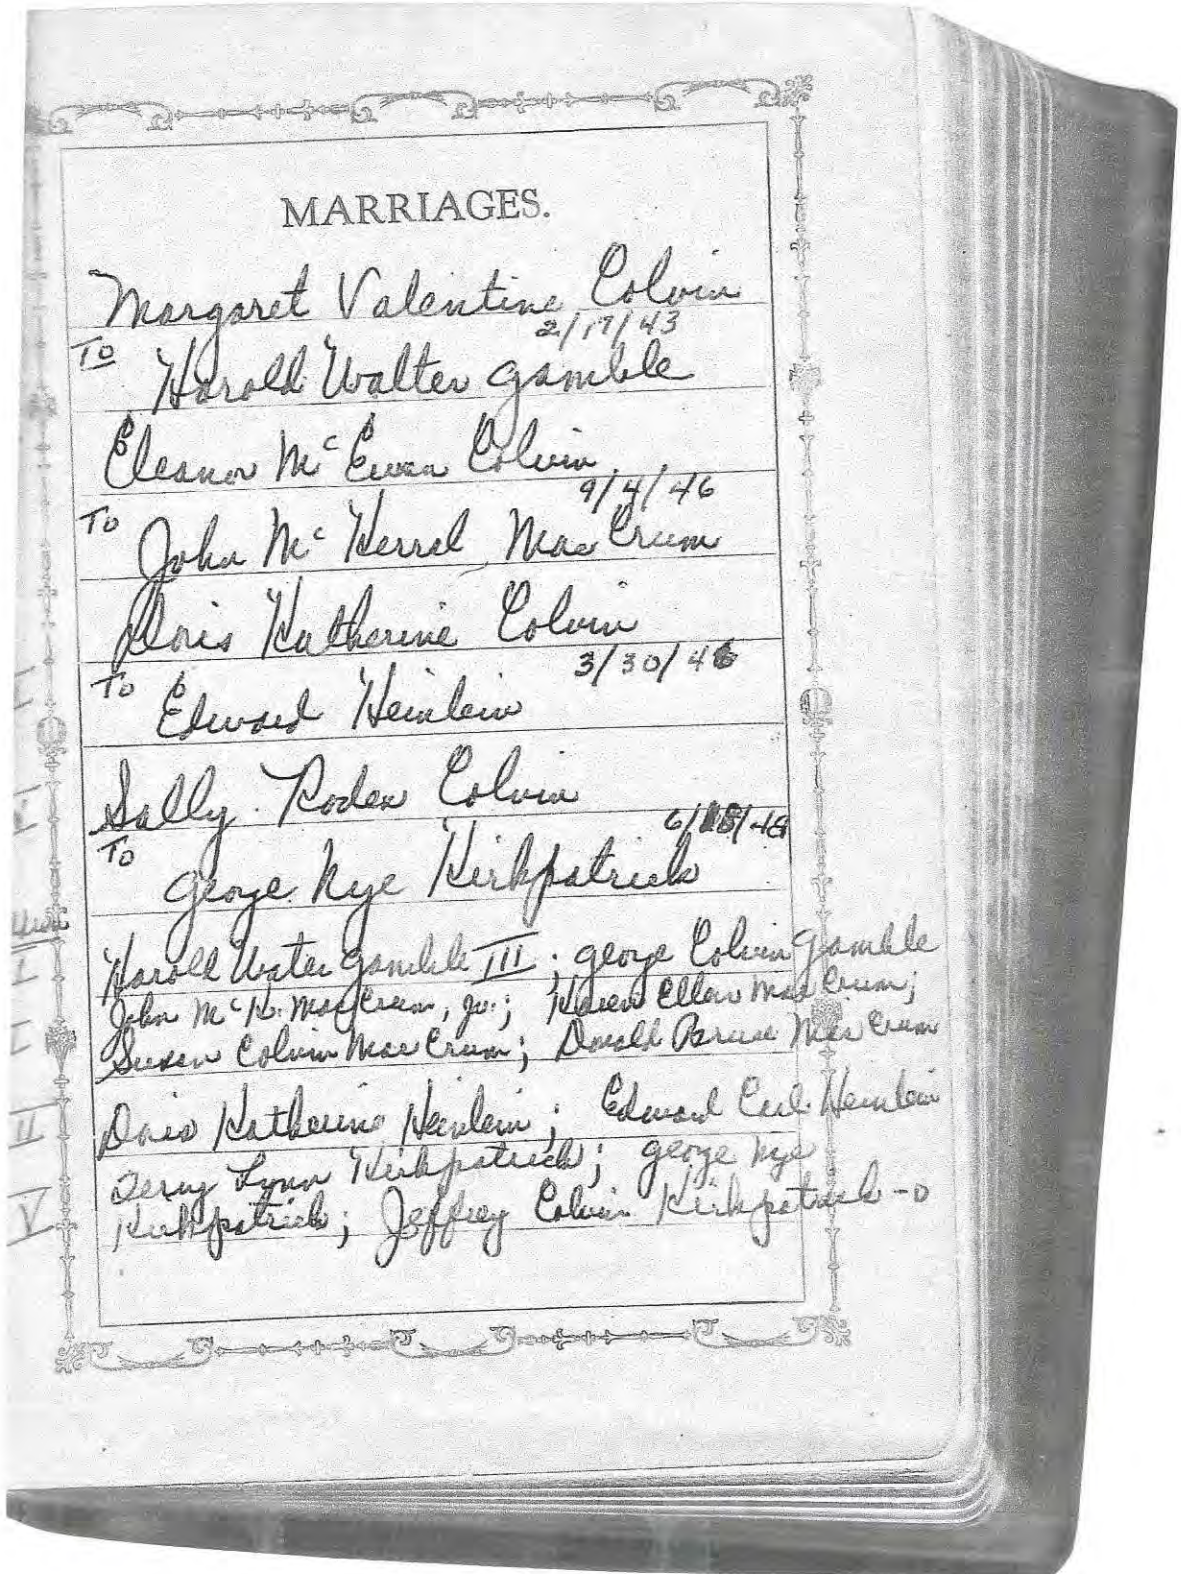

COLVIN FAMILY TREE

George Fulton Colvin (1897 to 1970)
Doris Plumley Valentine Colvin (wife, 1898 to 1969)

COLVIN BIBLE

MARRIAGES.

Margaret Valentine Colvin
To Harold Walter Gamble 2/17/43

Eleanor McEwan Colvin
To John McHerral MacEwan 9/4/46